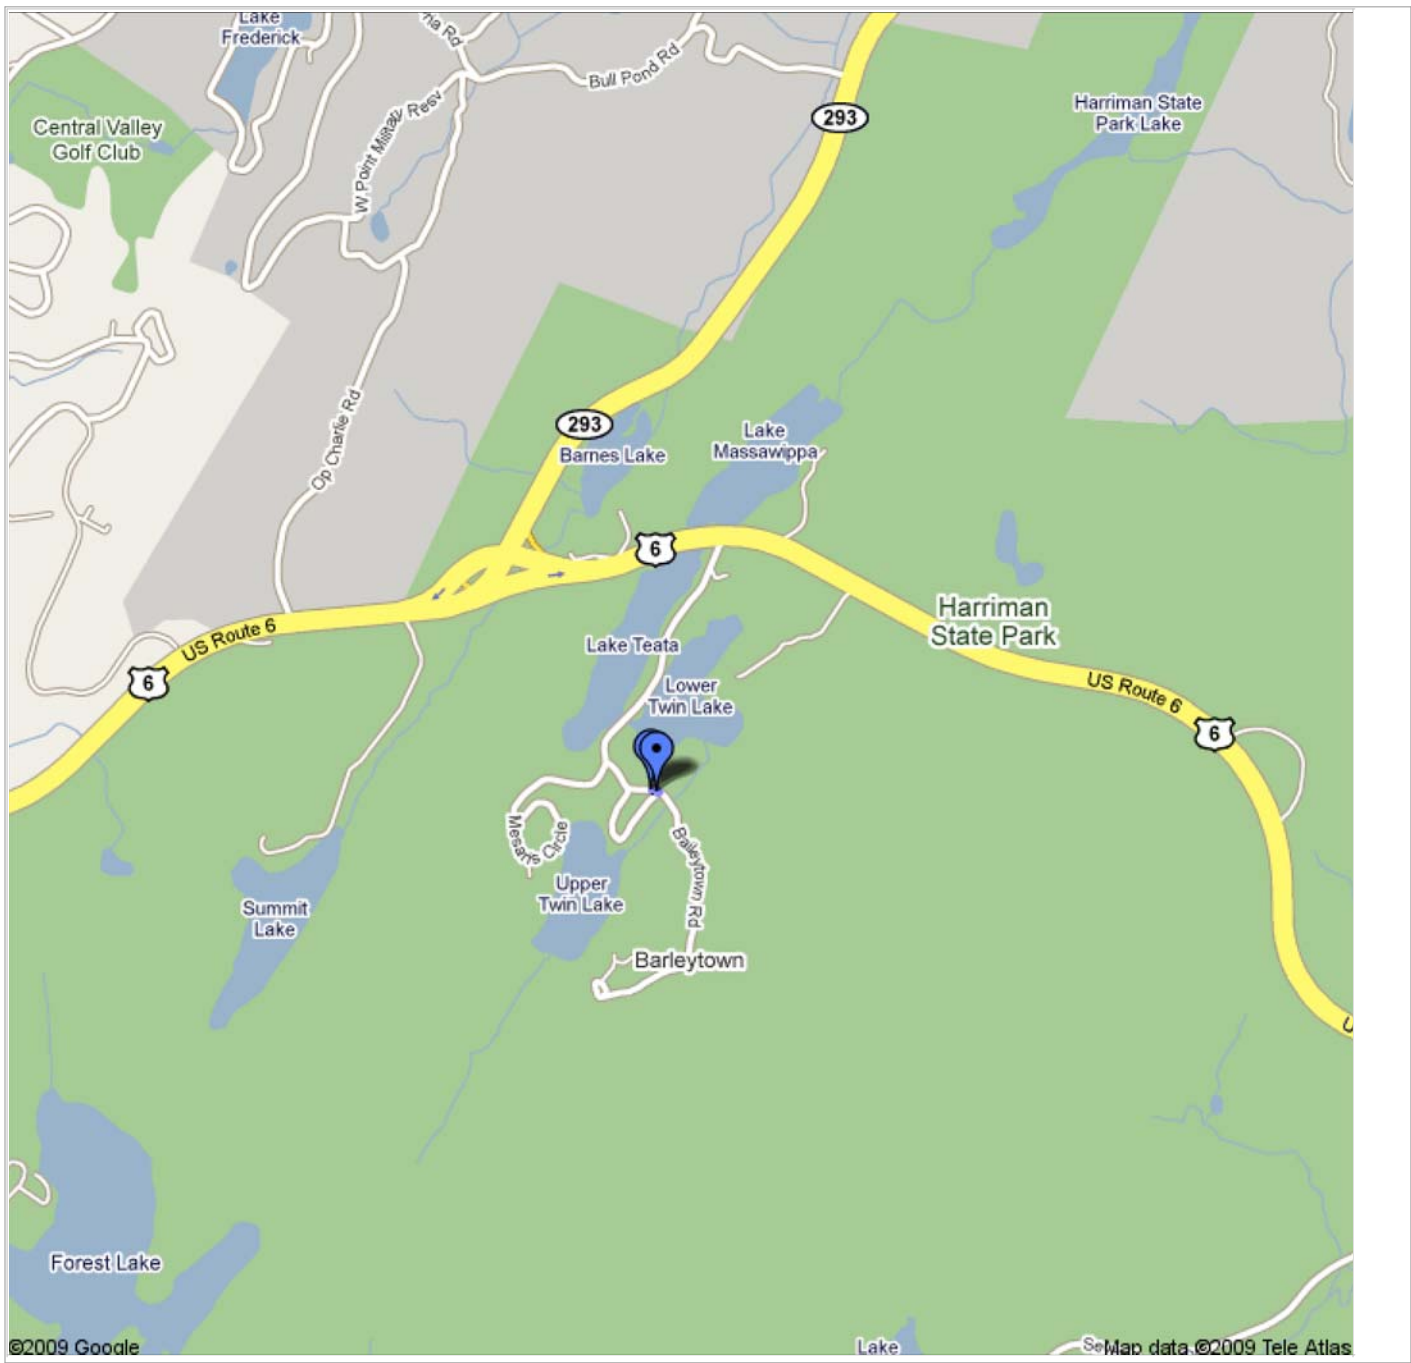

Get Google Maps on your phone
Text the word "GMAPS" to 466453

Directions to +41° 18' 55.33", -74° 4' 44.43" (41.315369, -74.079008)

The Camp on Lower Twin Lake
 0 views - Unlisted
 Created on Jul 6 - Updated 22 minutes ago
 By [Eddie](#)
 Rate this map - [Write a comment](#)

 [From: Lower Twin Lake Camp](#)

[Directions to +41° 18' 55.33", -74° 4' 44.43" \(41.315369, -74.079008\)](#)

Starting from Baileytown Rd

1 Head **west** on **Baileytown Rd** toward **Harriman State Park** - go **69 ft**

Arriving at Baileytown Rd

Total: **69 ft** - about **0 secs**

[To: +41° 18' 55.33", -74° 4' 44.43" \(41.315369, -74.079008\)](#)