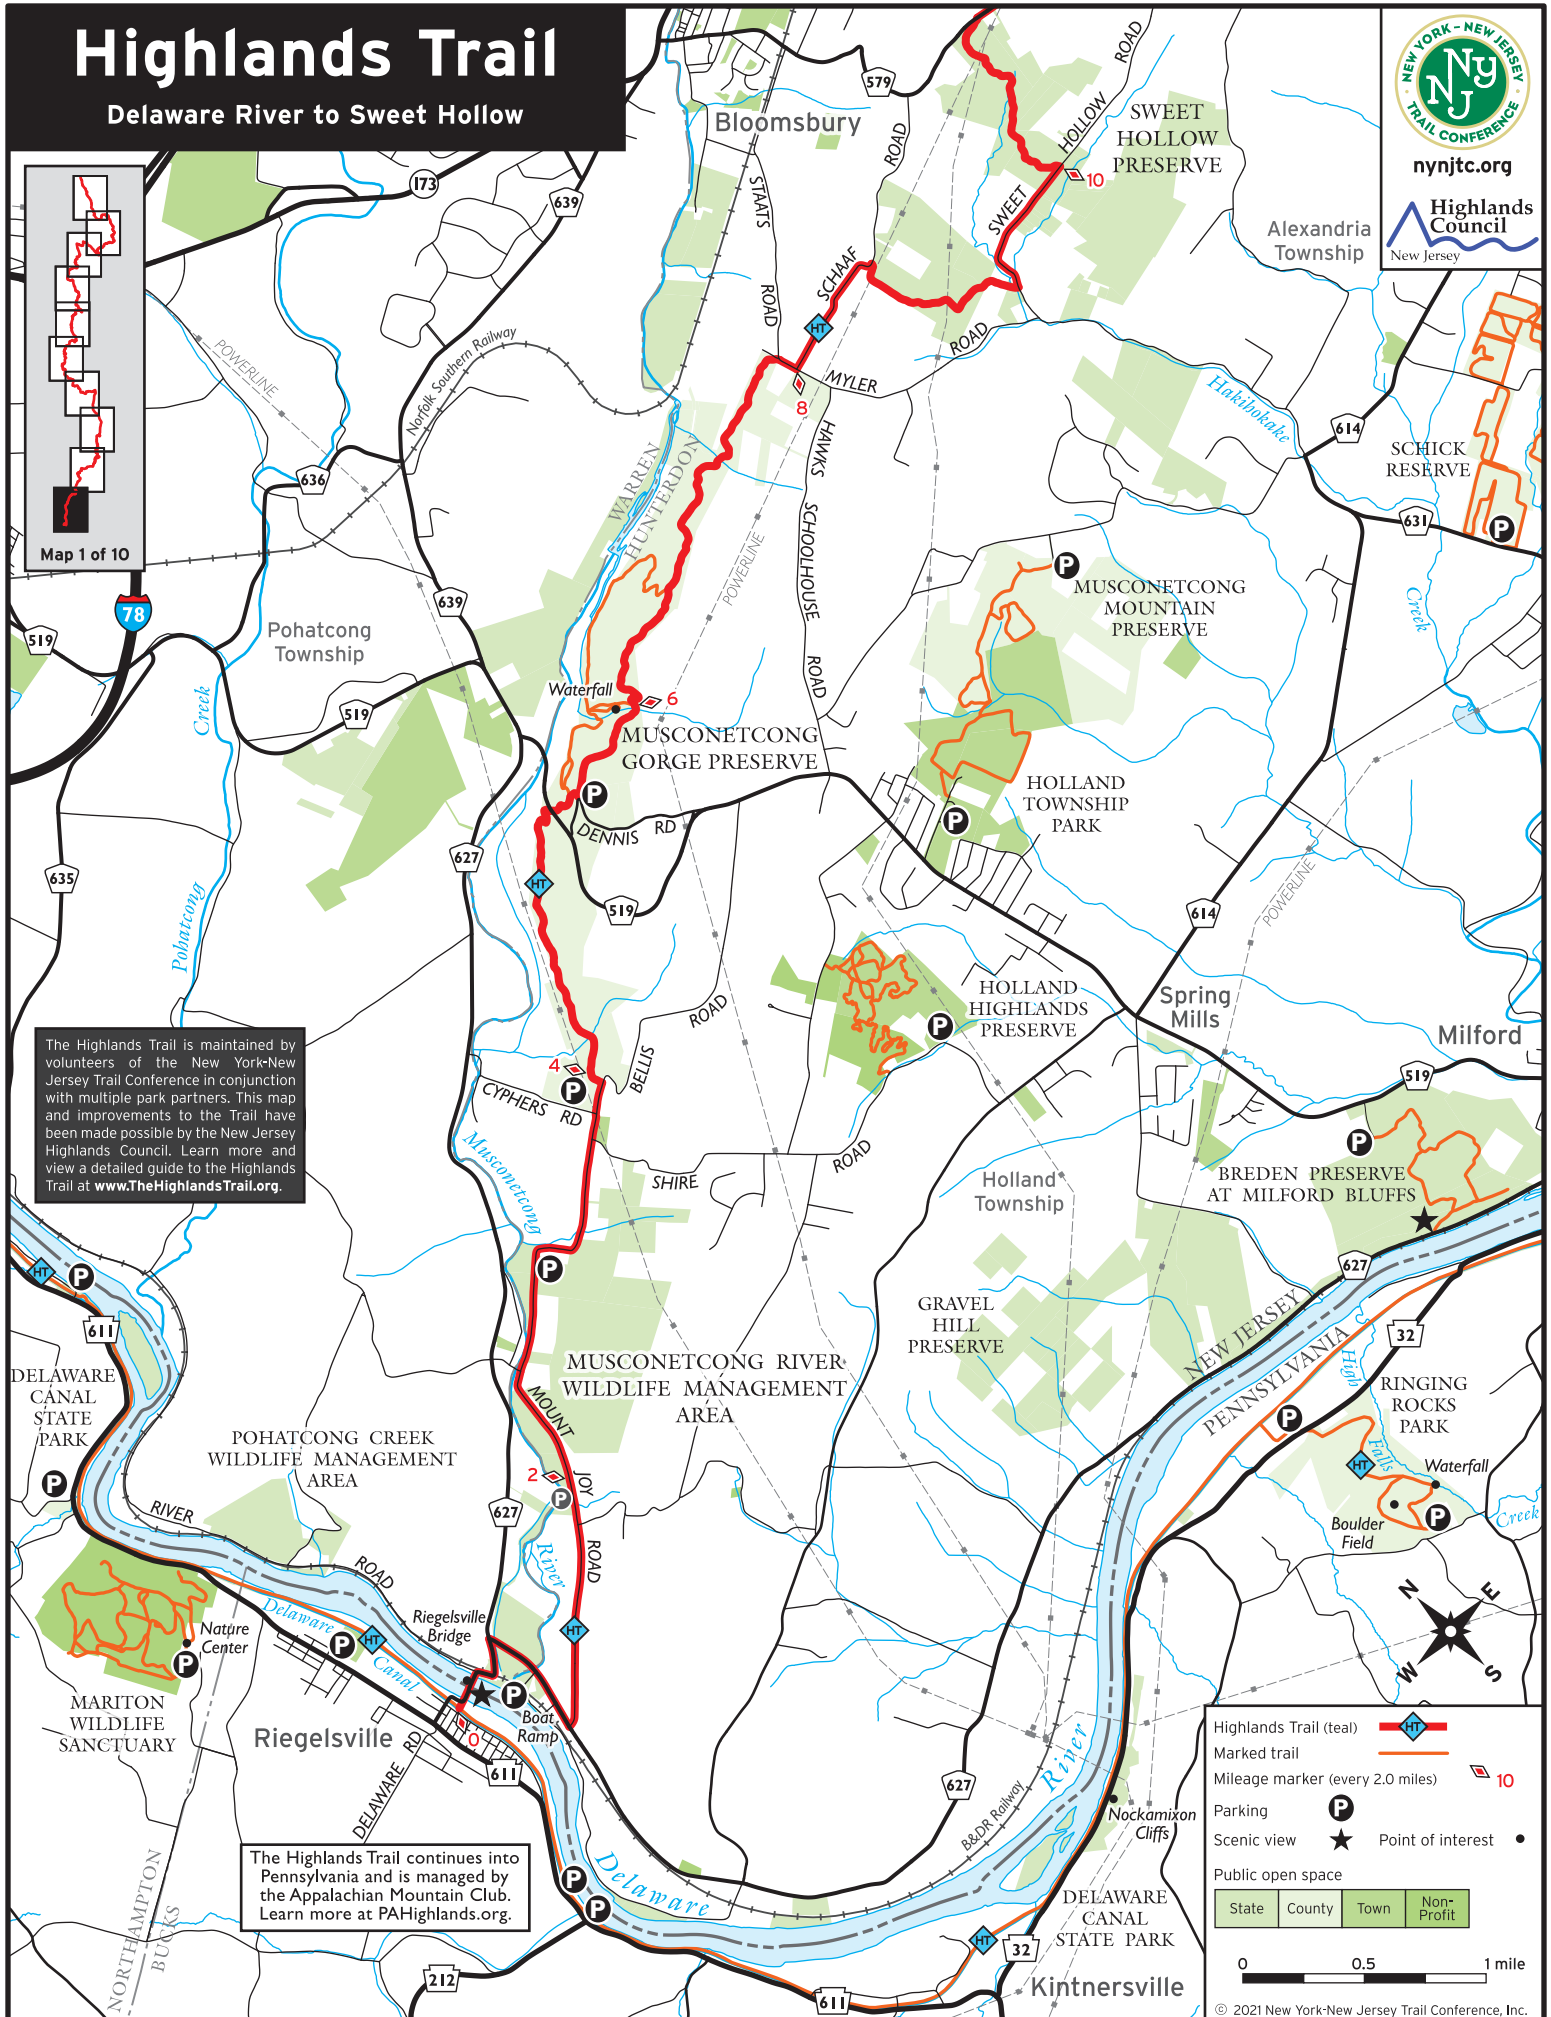

Highlands Trail

Delaware River to Sweet Hollow

nynjtc.org

The Highlands Trail is maintained by volunteers of the New York-New Jersey Trail Conference in conjunction with multiple park partners. This map and improvements to the Trail have been made possible by the New Jersey Highlands Council. Learn more and view a detailed guide to the Highlands Trail at www.TheHighlandsTrail.org.

The Highlands Trail continues into Pennsylvania and is managed by the Appalachian Mountain Club. Learn more at PAHighlands.org.

Highlands Trail (teal)	
Marked trail	
Mileage marker (every 2.0 miles)	
Parking	
Scenic view	
Point of interest	
Public open space	
State	
County	
Town	
Non-Profit	