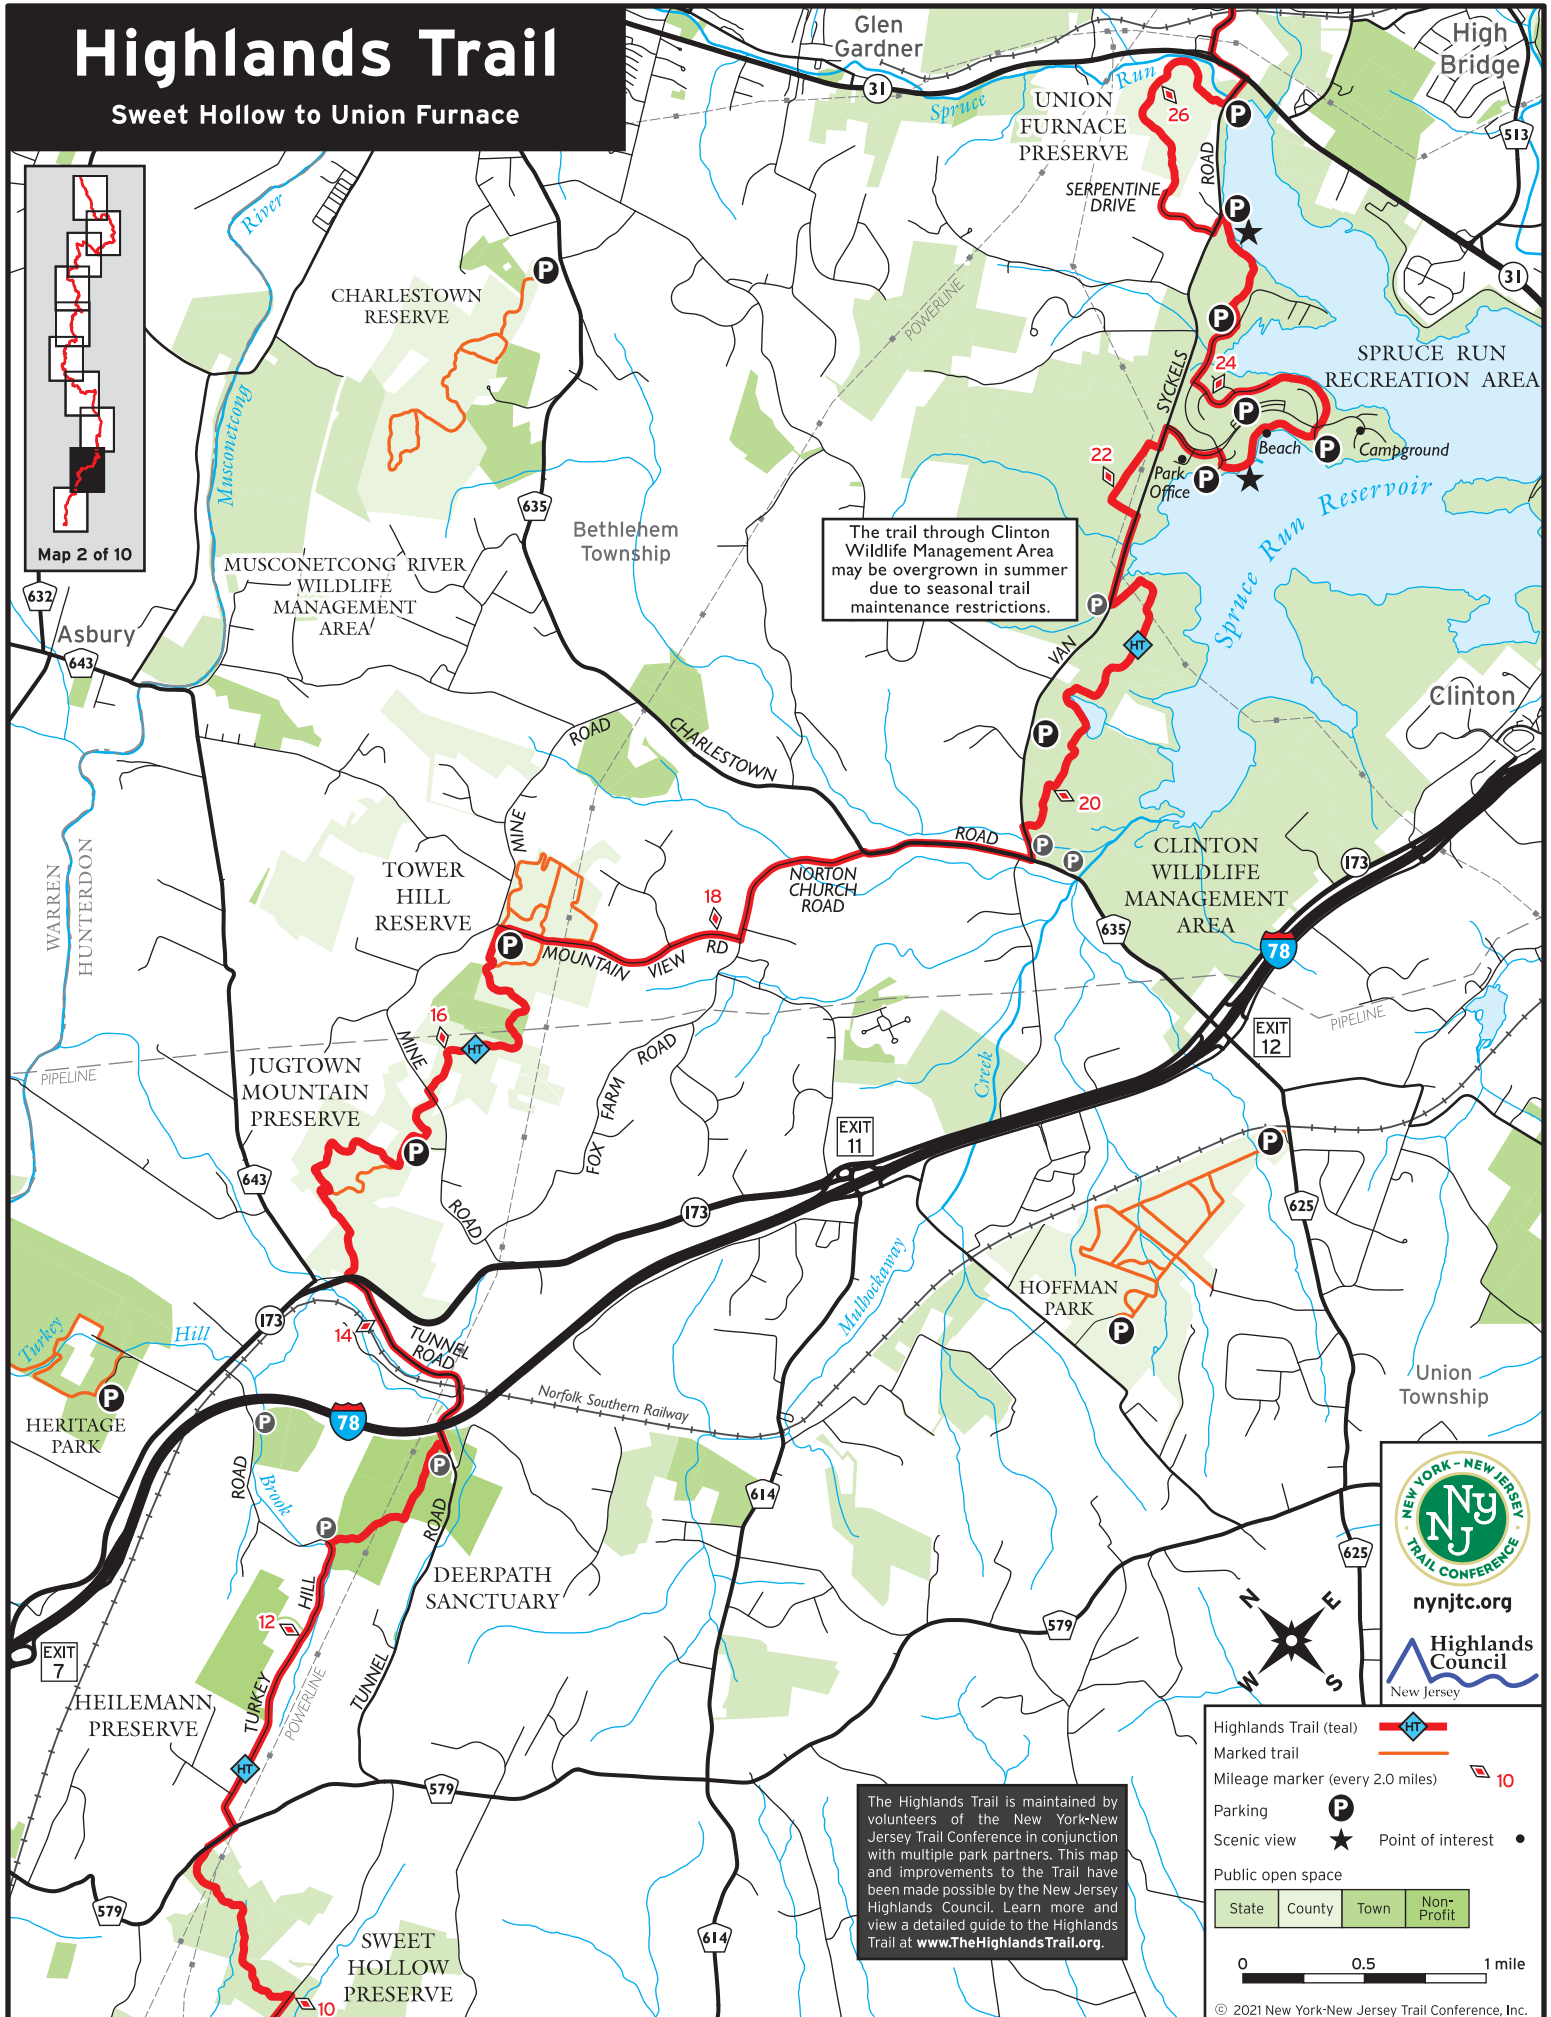

Highlands Trail

Sweet Hollow to Union Furnace

Map 2 of 10

The trail through Clinton Wildlife Management Area may be overgrown in summer due to seasonal trail maintenance restrictions.

The Highlands Trail is maintained by volunteers of the New York-New Jersey Trail Conference in conjunction with multiple park partners. This map and improvements to the Trail have been made possible by the New Jersey Highlands Council. Learn more and view a detailed guide to the Highlands Trail at www.TheHighlandsTrail.org.

nynjtc.org

Highlands Trail (teal)	
Marked trail	
Mileage marker (every 2.0 miles)	10
Parking	P
Scenic view	★
Point of interest	•
Public open space	
State	
County	
Town	
Non-Profit	

0 0.5 1 mile