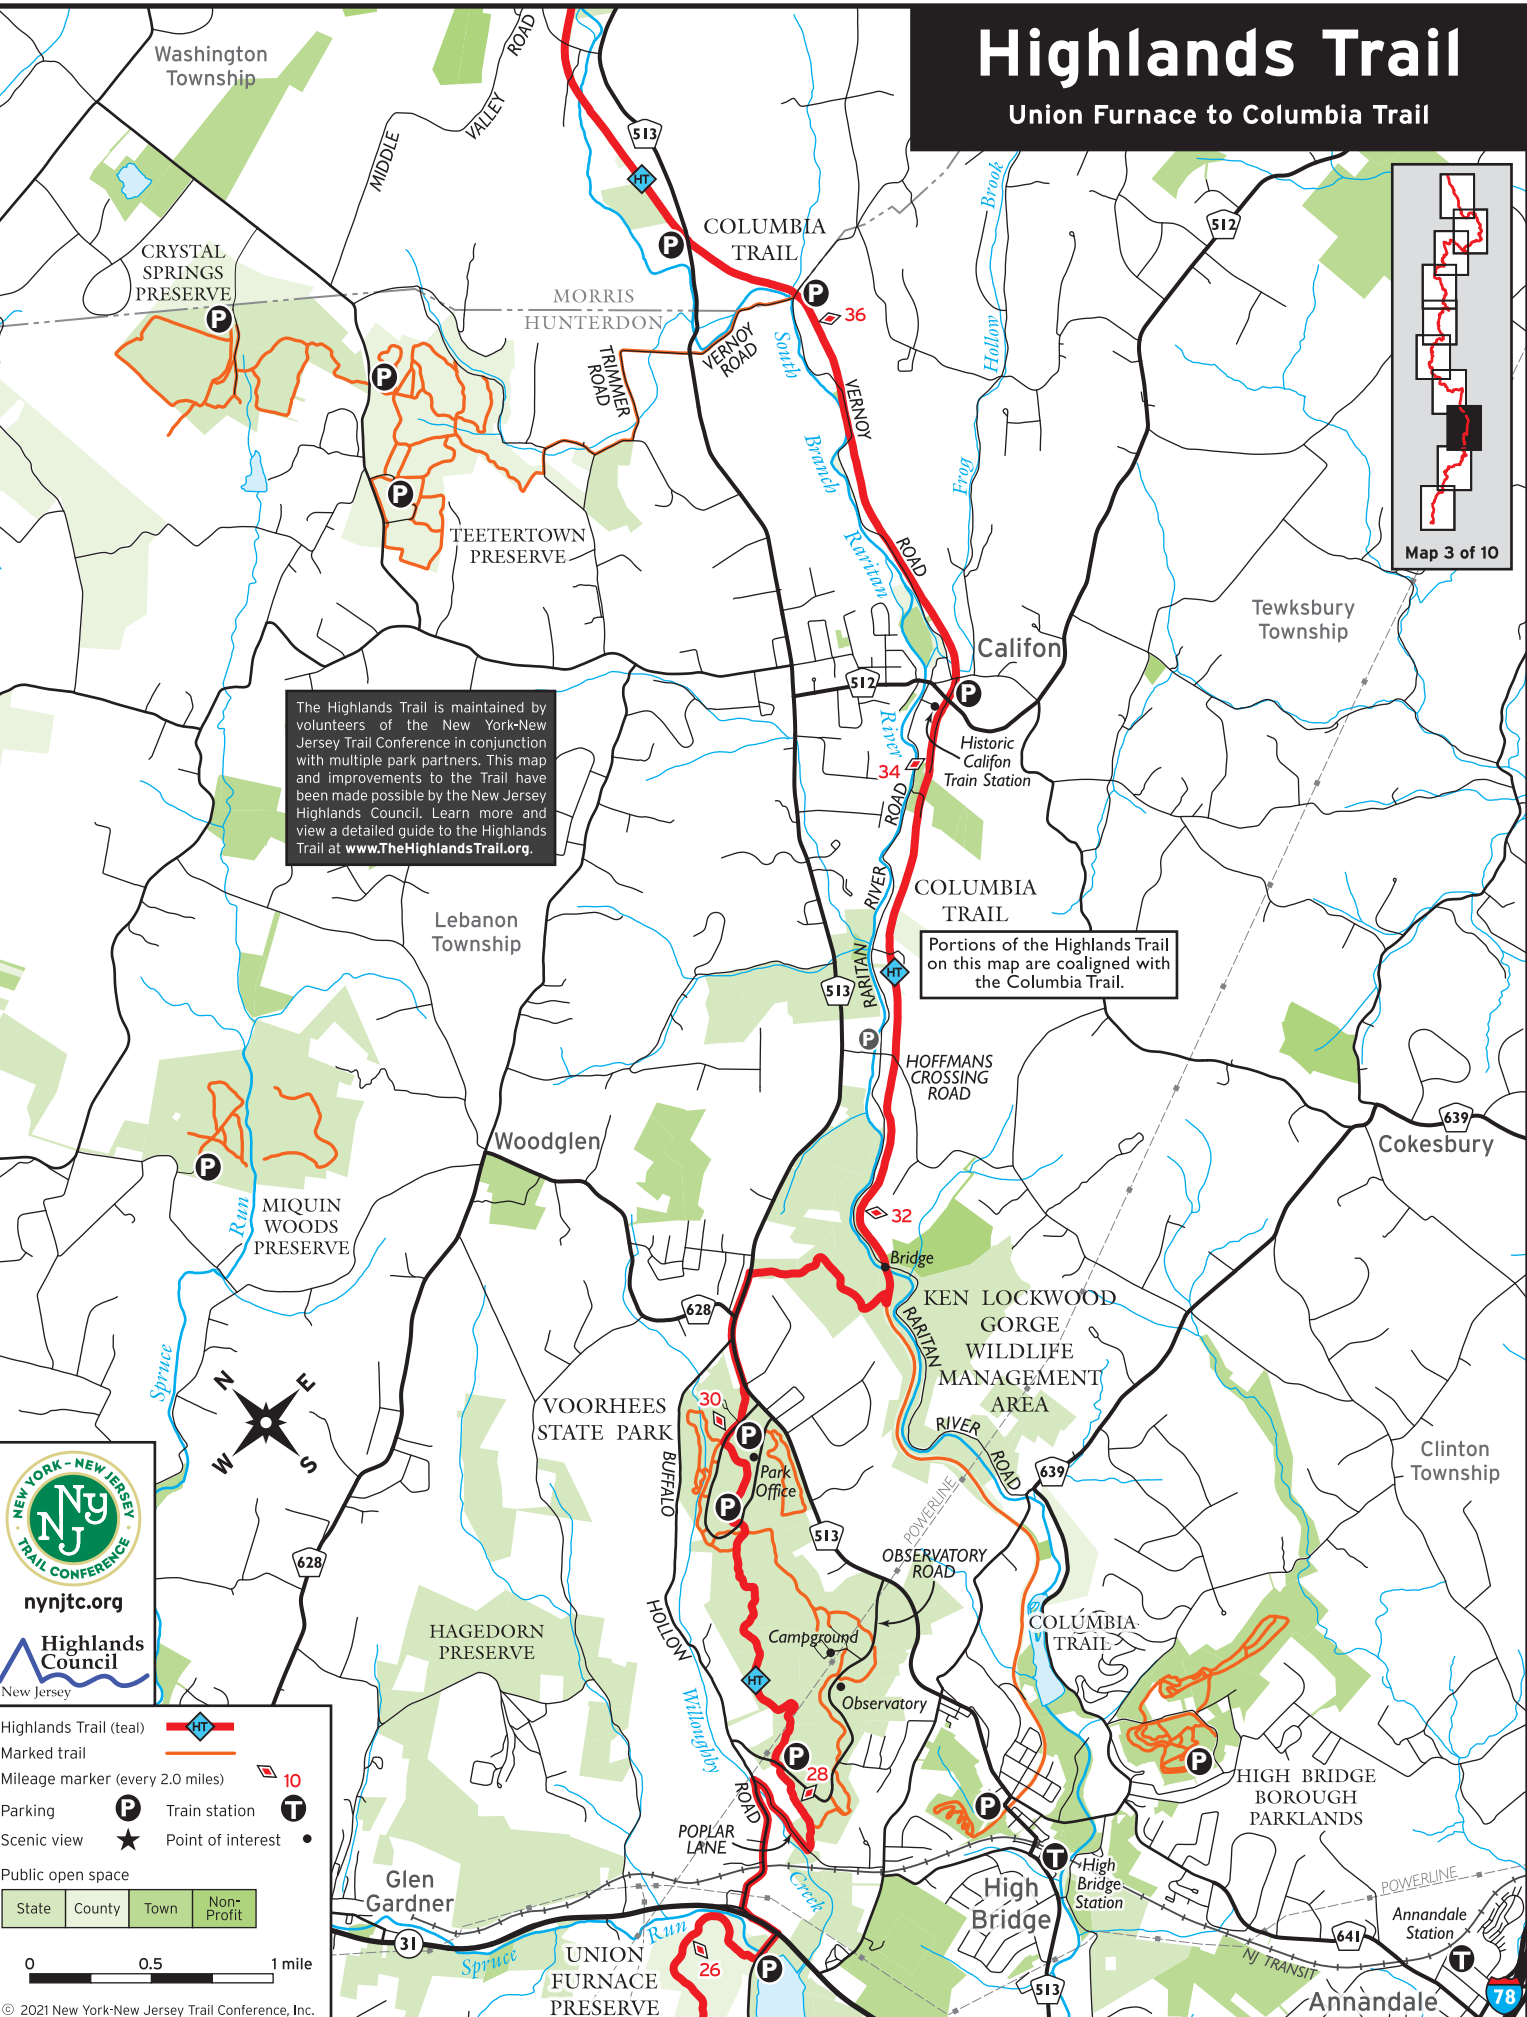

# Highlands Trail

Union Furnace to Columbia Trail

The Highlands Trail is maintained by volunteers of the New York-New Jersey Trail Conference in conjunction with multiple park partners. This map and improvements to the Trail have been made possible by the New Jersey Highlands Council. Learn more and view a detailed guide to the Highlands Trail at [www.TheHighlandsTrail.org](http://www.TheHighlandsTrail.org).

Portions of the Highlands Trail on this map are collocated with the Columbia Trail.

- Highlands Trail (teal)
- Marked trail
- Mileage marker (every 2.0 miles)
- Parking
- Scenic view
- Public open space
- Train station
- Point of interest

Public open space			
State	County	Town	Non-Profit