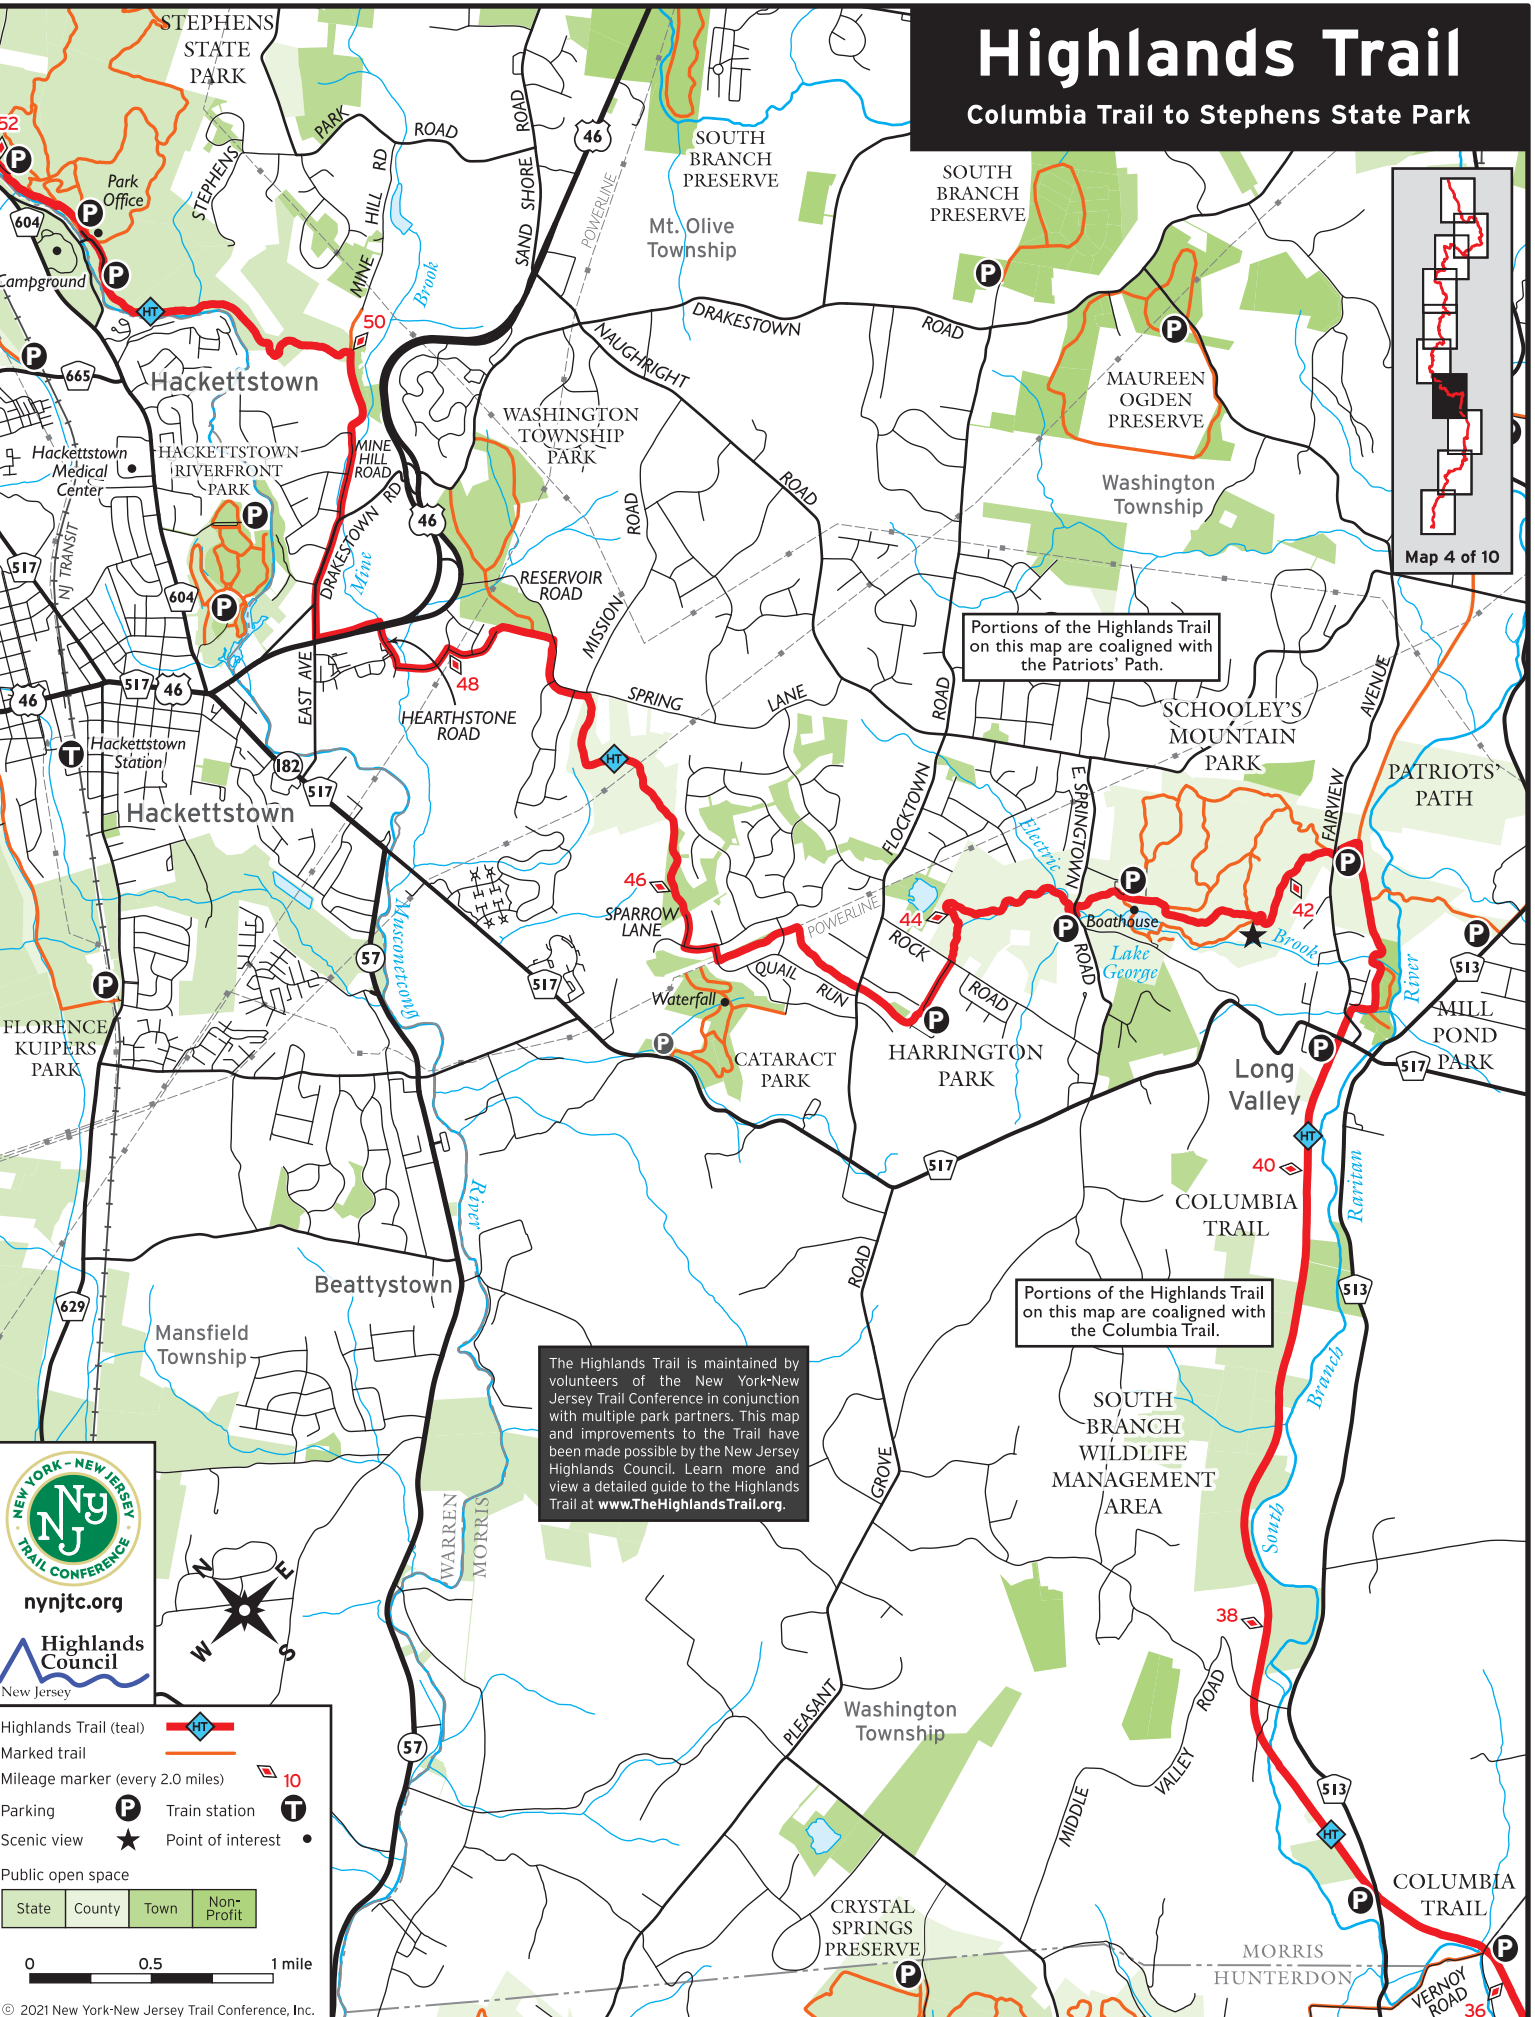

Highlands Trail

Columbia Trail to Stephens State Park

Portions of the Highlands Trail on this map are coaligned with the Patriots' Path.

Portions of the Highlands Trail on this map are coaligned with the Columbia Trail.

nynjtc.org

Highlands Trail (teal)

Marked trail

Mileage marker (every 2.0 miles)

Parking

Scenic view

Public open space

State	County	Town	Non-Profit
-------	--------	------	------------

0 0.5 1 mile