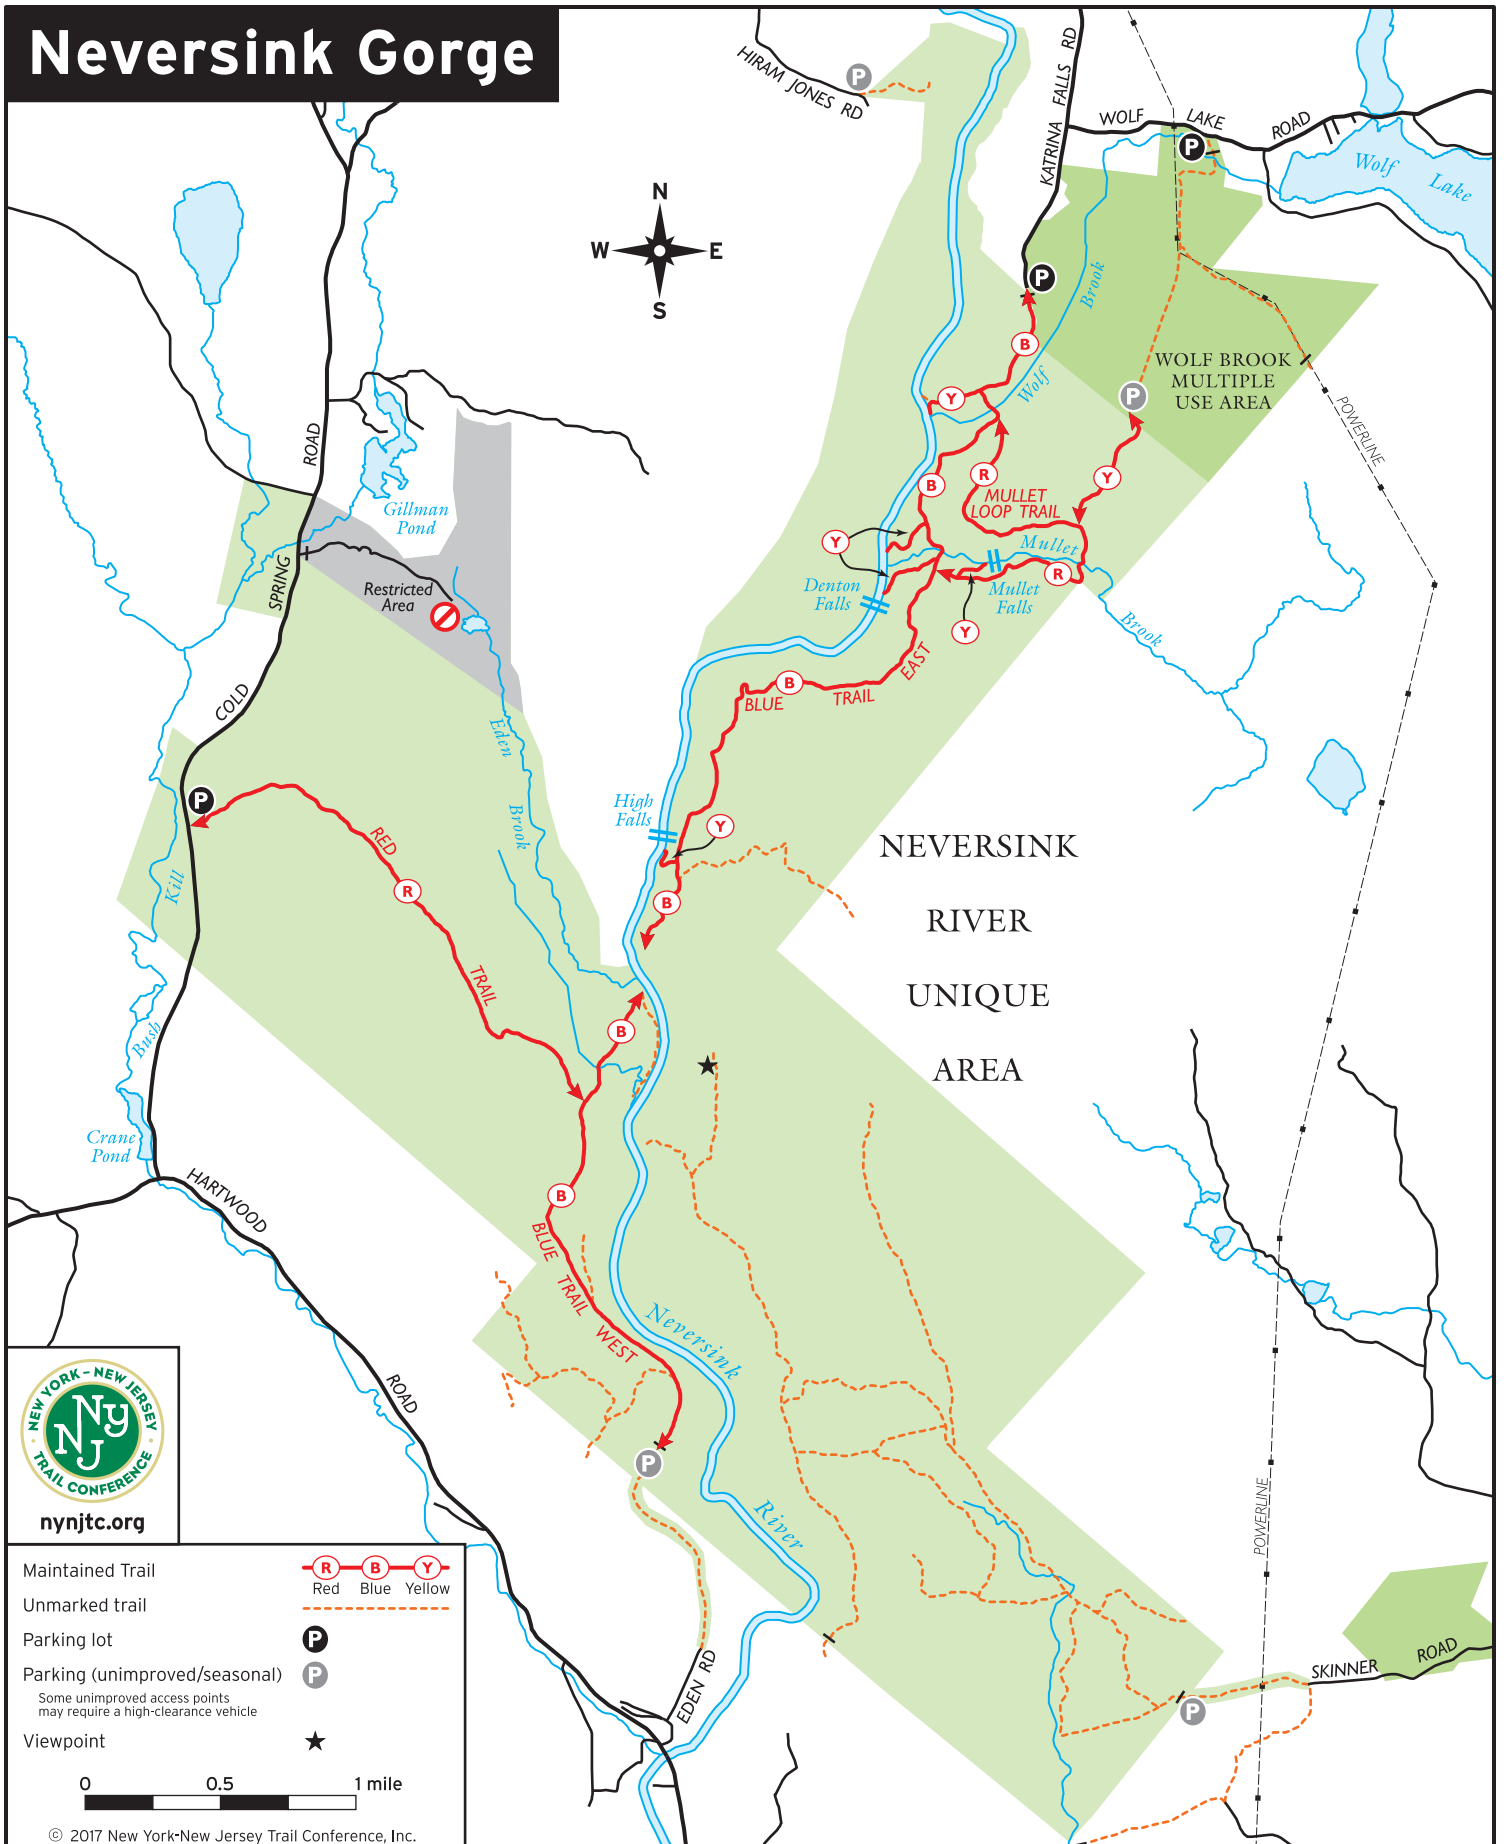

Neversink Gorge

nynjtc.org

- Maintained Trail R B Y
- Unmarked trail ---
- Parking lot P
- Parking (unimproved/seasonal) P
- Viewpoint ★

0 0.5 1 mile

© 2017 New York-New Jersey Trail Conference, Inc.

Map produced by the **New York-New Jersey Trail Conference**, provider of the region's best trail maps. Published maps are waterproof and tear-resistant, have elevation contours, and show 2,000+ miles of trails in New York and New Jersey.