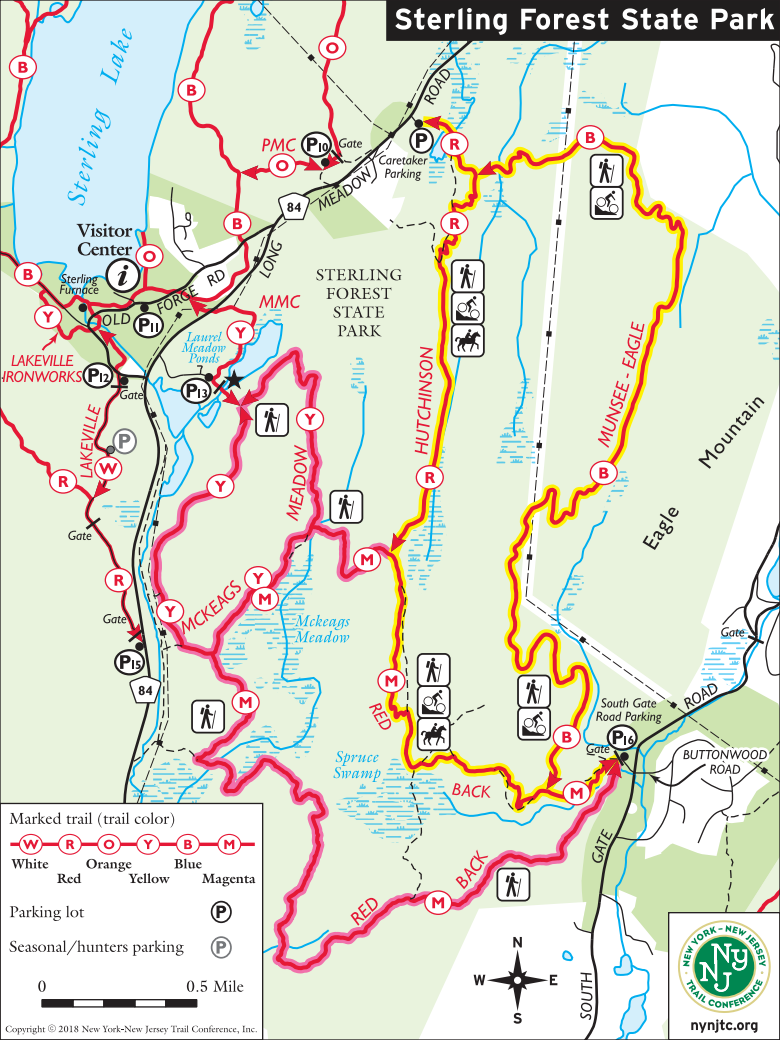

Sterling Forest State Park

Marked trail (trail color)

W O Y B M
 White Orange Blue
 Red Yellow Magenta

Parking lot (P)

Seasonal/hunters parking (P)

0 0.5 Mile