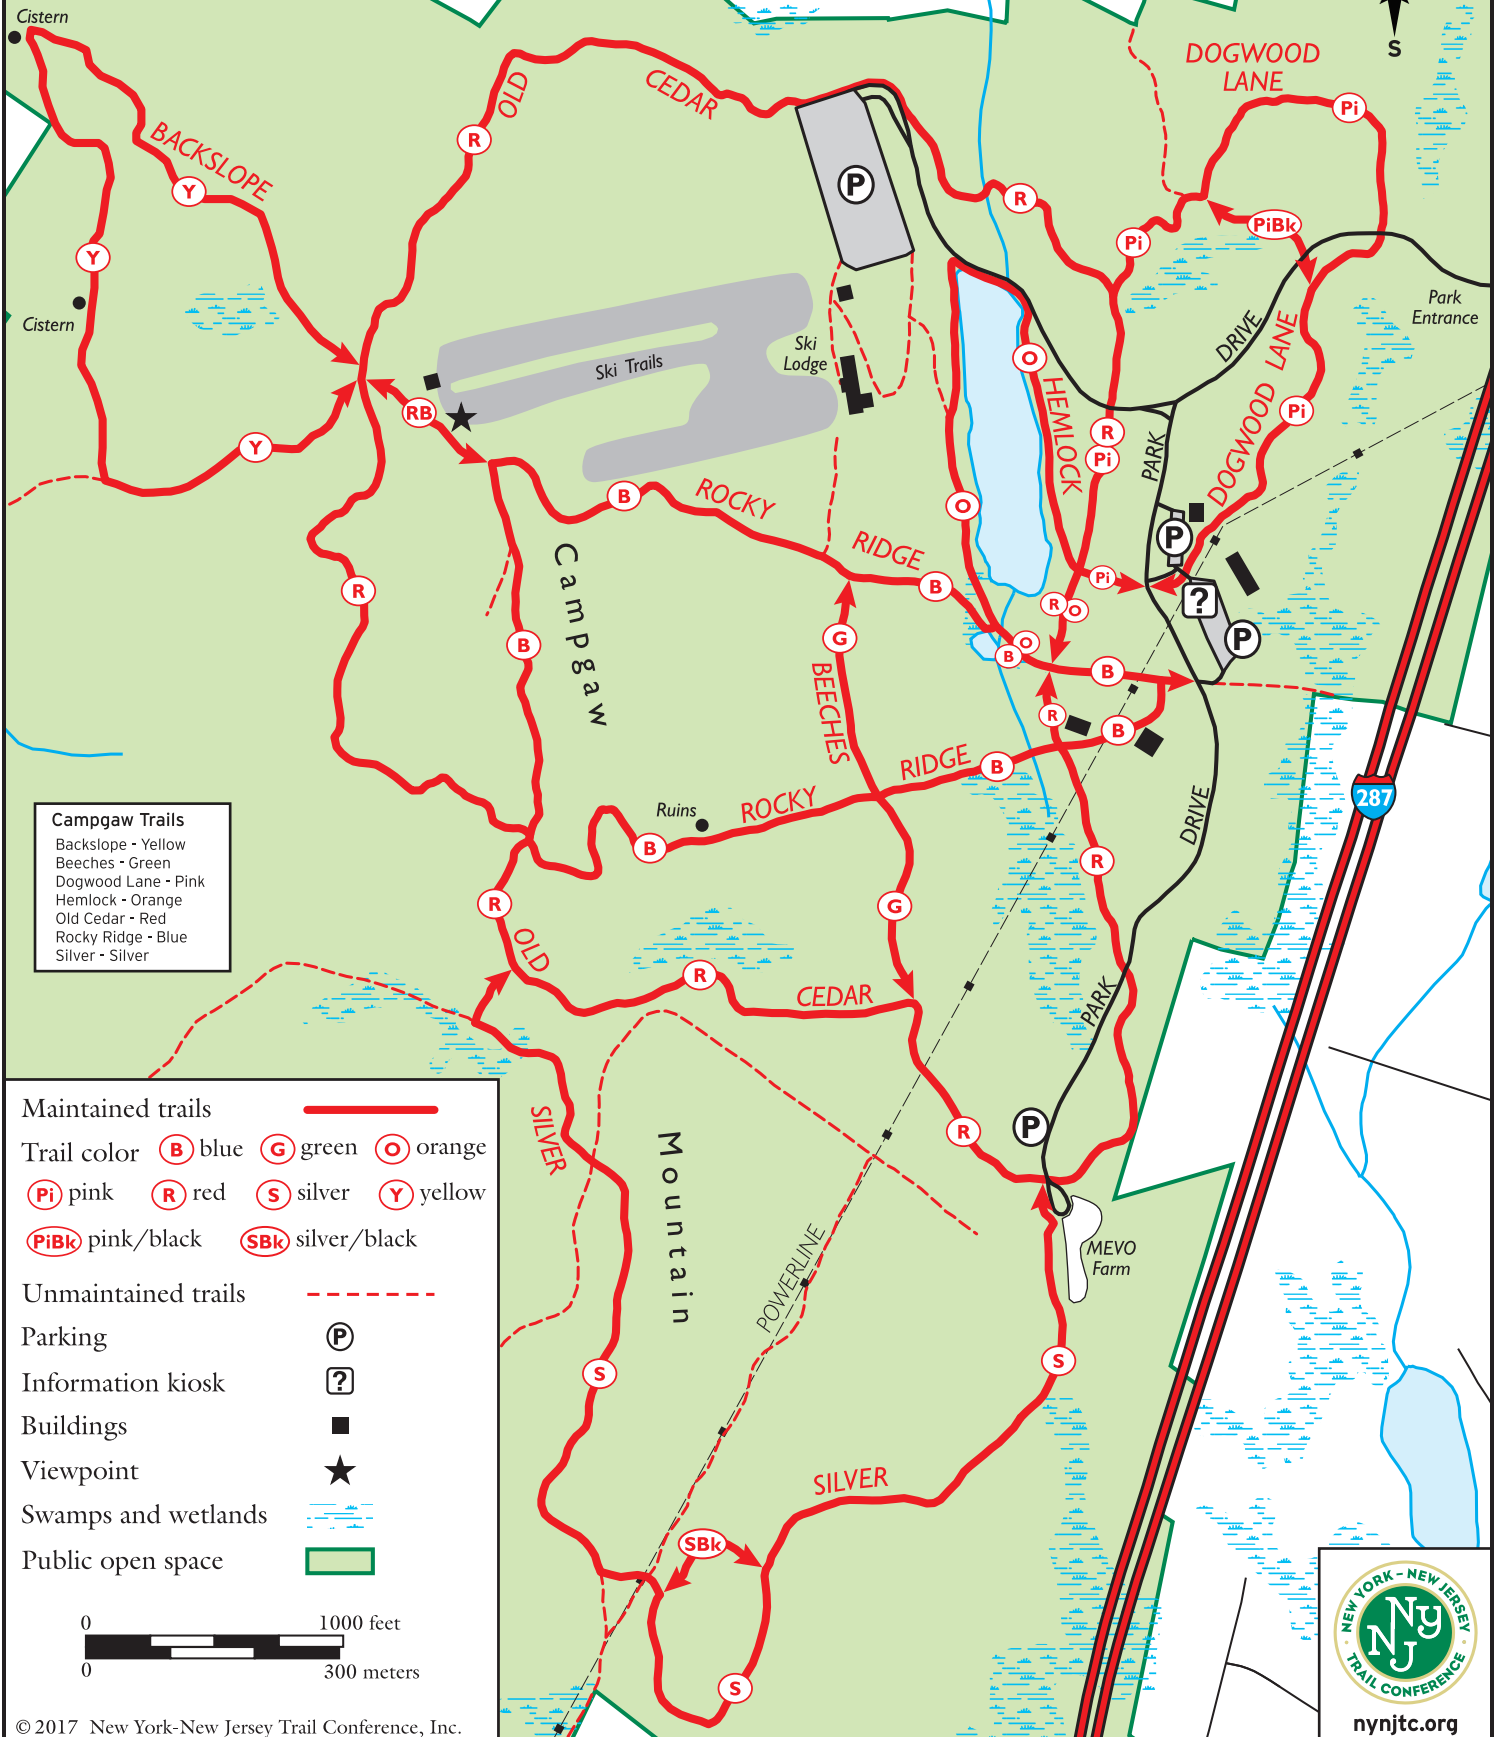

Campgaw Mountain Reservation

© 2017 New York-New Jersey Trail Conference, Inc.

Map adapted by the **New York-New Jersey Trail Conference** from *North Jersey Trails*, a two-map set that includes elevation contours, is waterproof and tear-resistant, and shows more than 275 miles of trails within 16 parks in northern New Jersey.