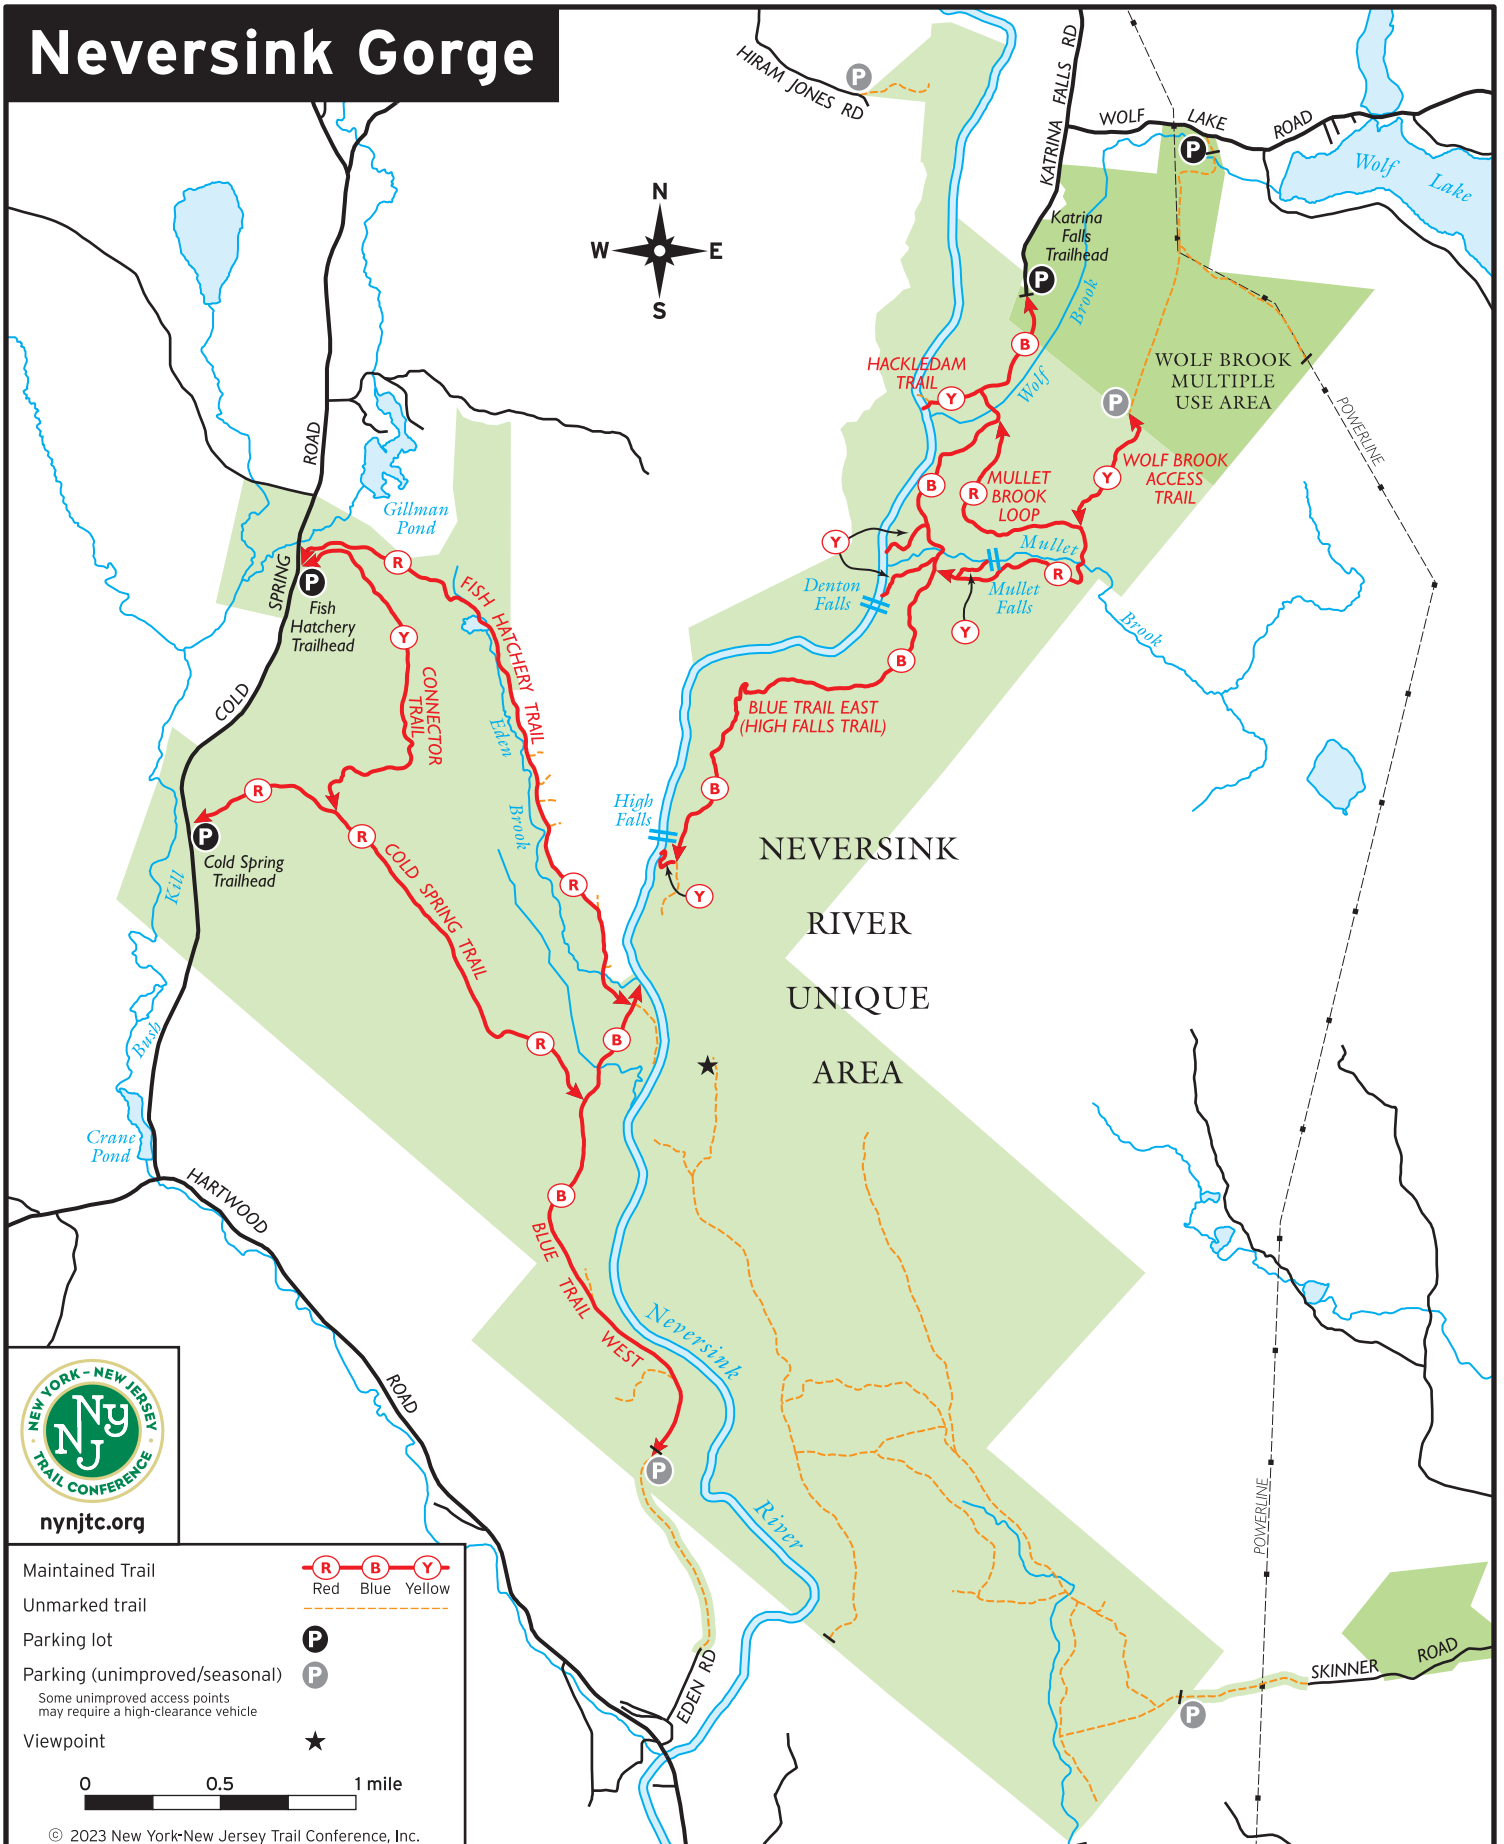

# Neversink Gorge

- Maintained Trail — R — — B — — Y —
- Unmarked trail - - - R - - - - - - B - - - - - - Y - - -
- Parking lot P
- Parking (unimproved/seasonal) P  
Some unimproved access points may require a high-clearance vehicle
- Viewpoint ★

© 2023 New York-New Jersey Trail Conference, Inc.

Map produced by the **New York-New Jersey Trail Conference**, provider of the region's best trail maps. Published maps are waterproof and tear-resistant, have elevation contours, and show 2,000+ miles of trails in New York and New Jersey. ★