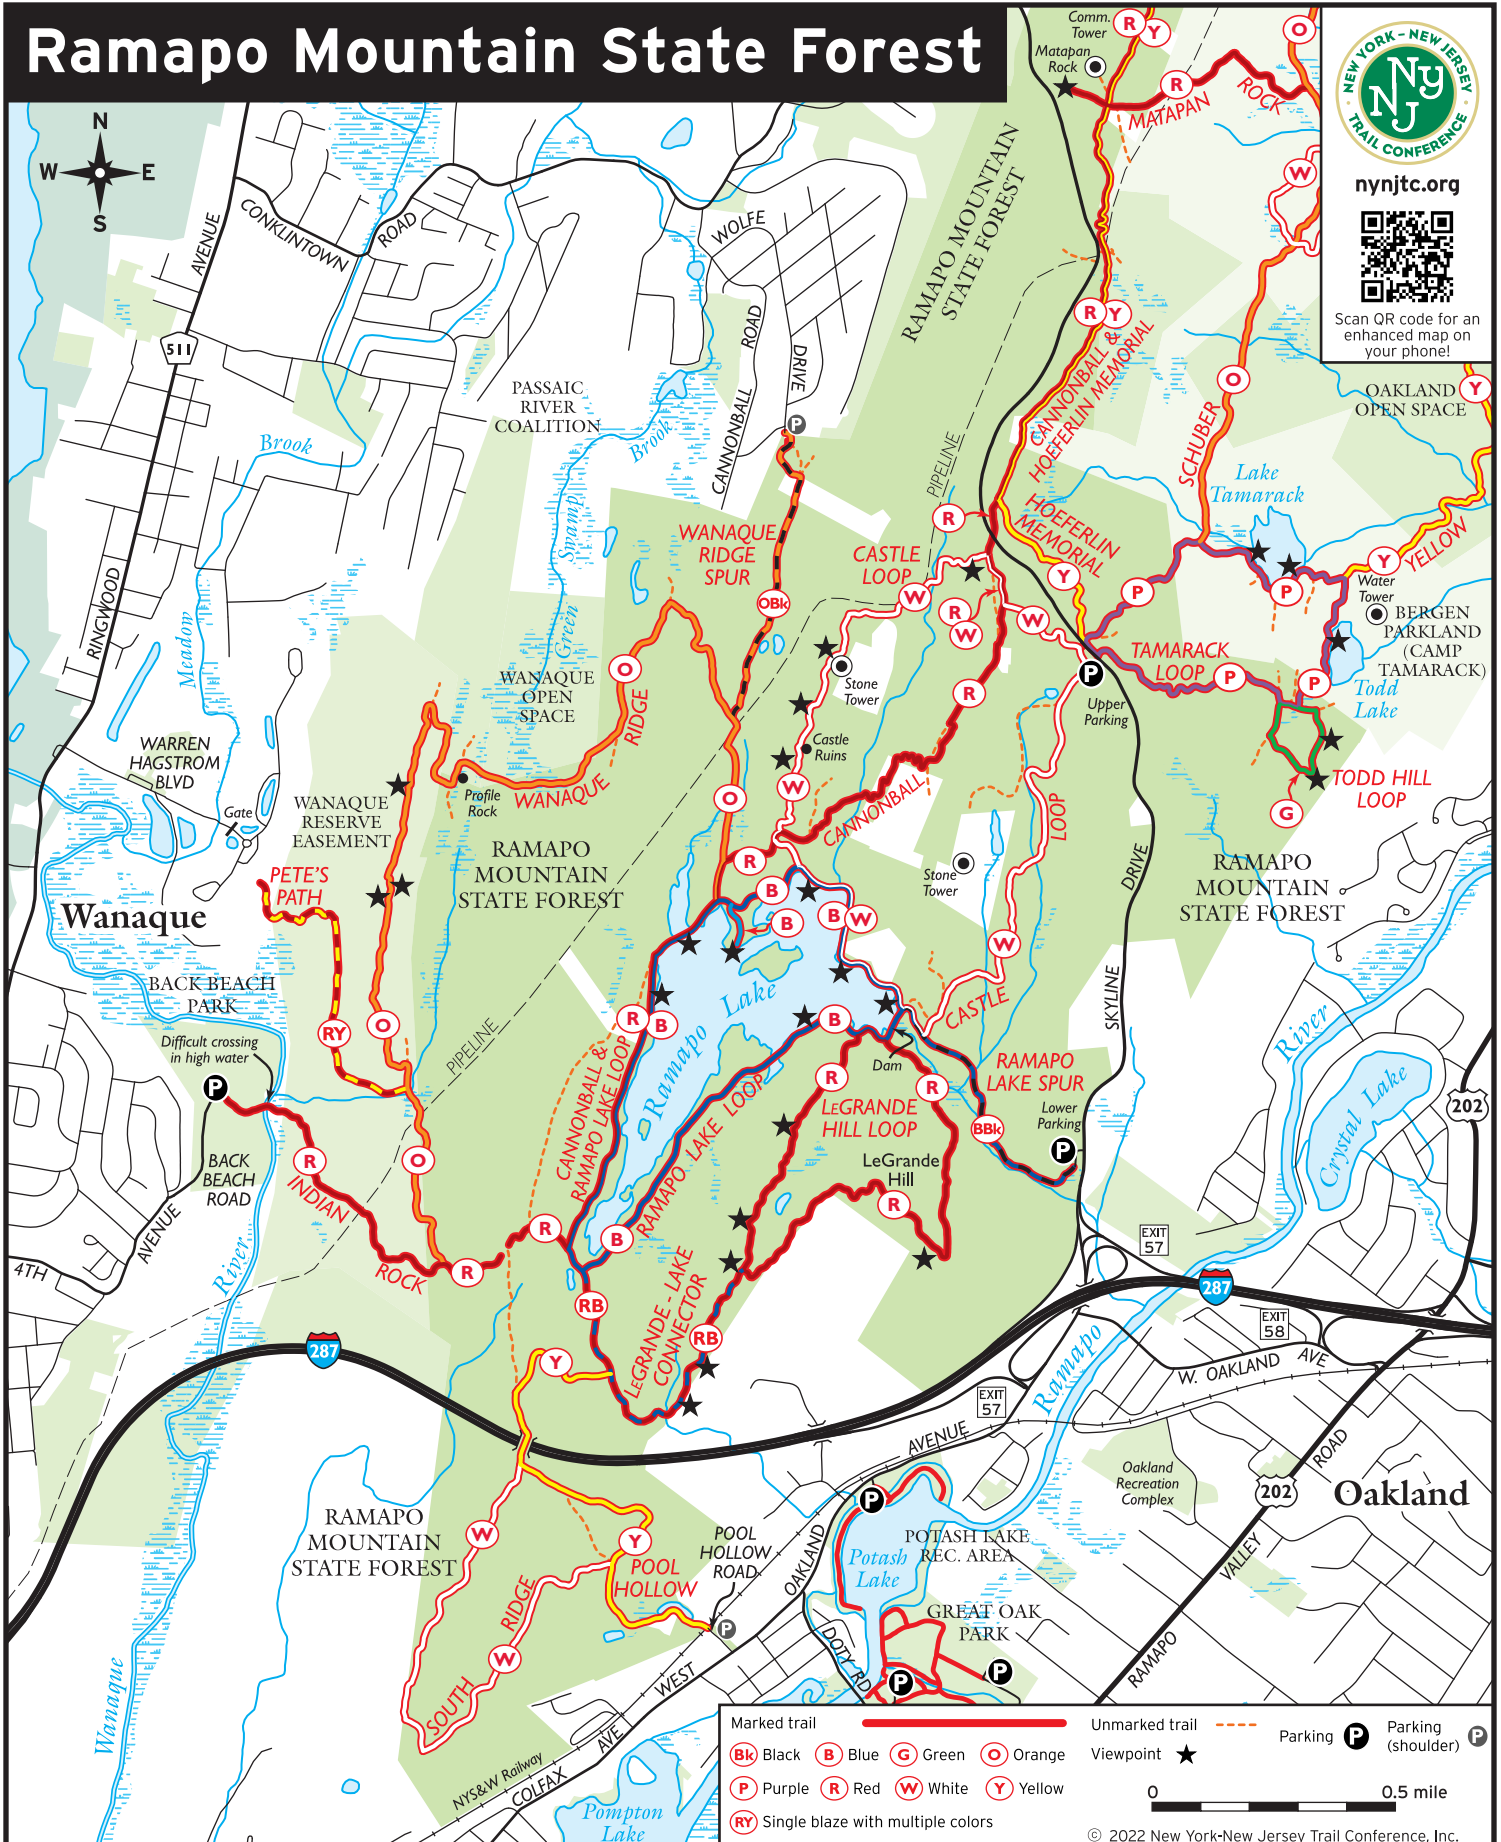

# Ramapo Mountain State Forest

nynjtc.org

Scan QR code for an enhanced map on your phone!

Marked trail		Unmarked trail		Parking		Parking (shoulder)	
Black	Blue	Green	Orange	Viewpoint			
Purple	Red	White	Yellow				
Single blaze with multiple colors							

0 0.5 mile

© 2022 New York-New Jersey Trail Conference, Inc.

Map adapted by the **New York-New Jersey Trail Conference** from *Northern New Jersey Highlands Trails*, a four-map set that includes elevation contours, is waterproof and tear-resistant, and shows more than 360 miles of trails in northern New Jersey.