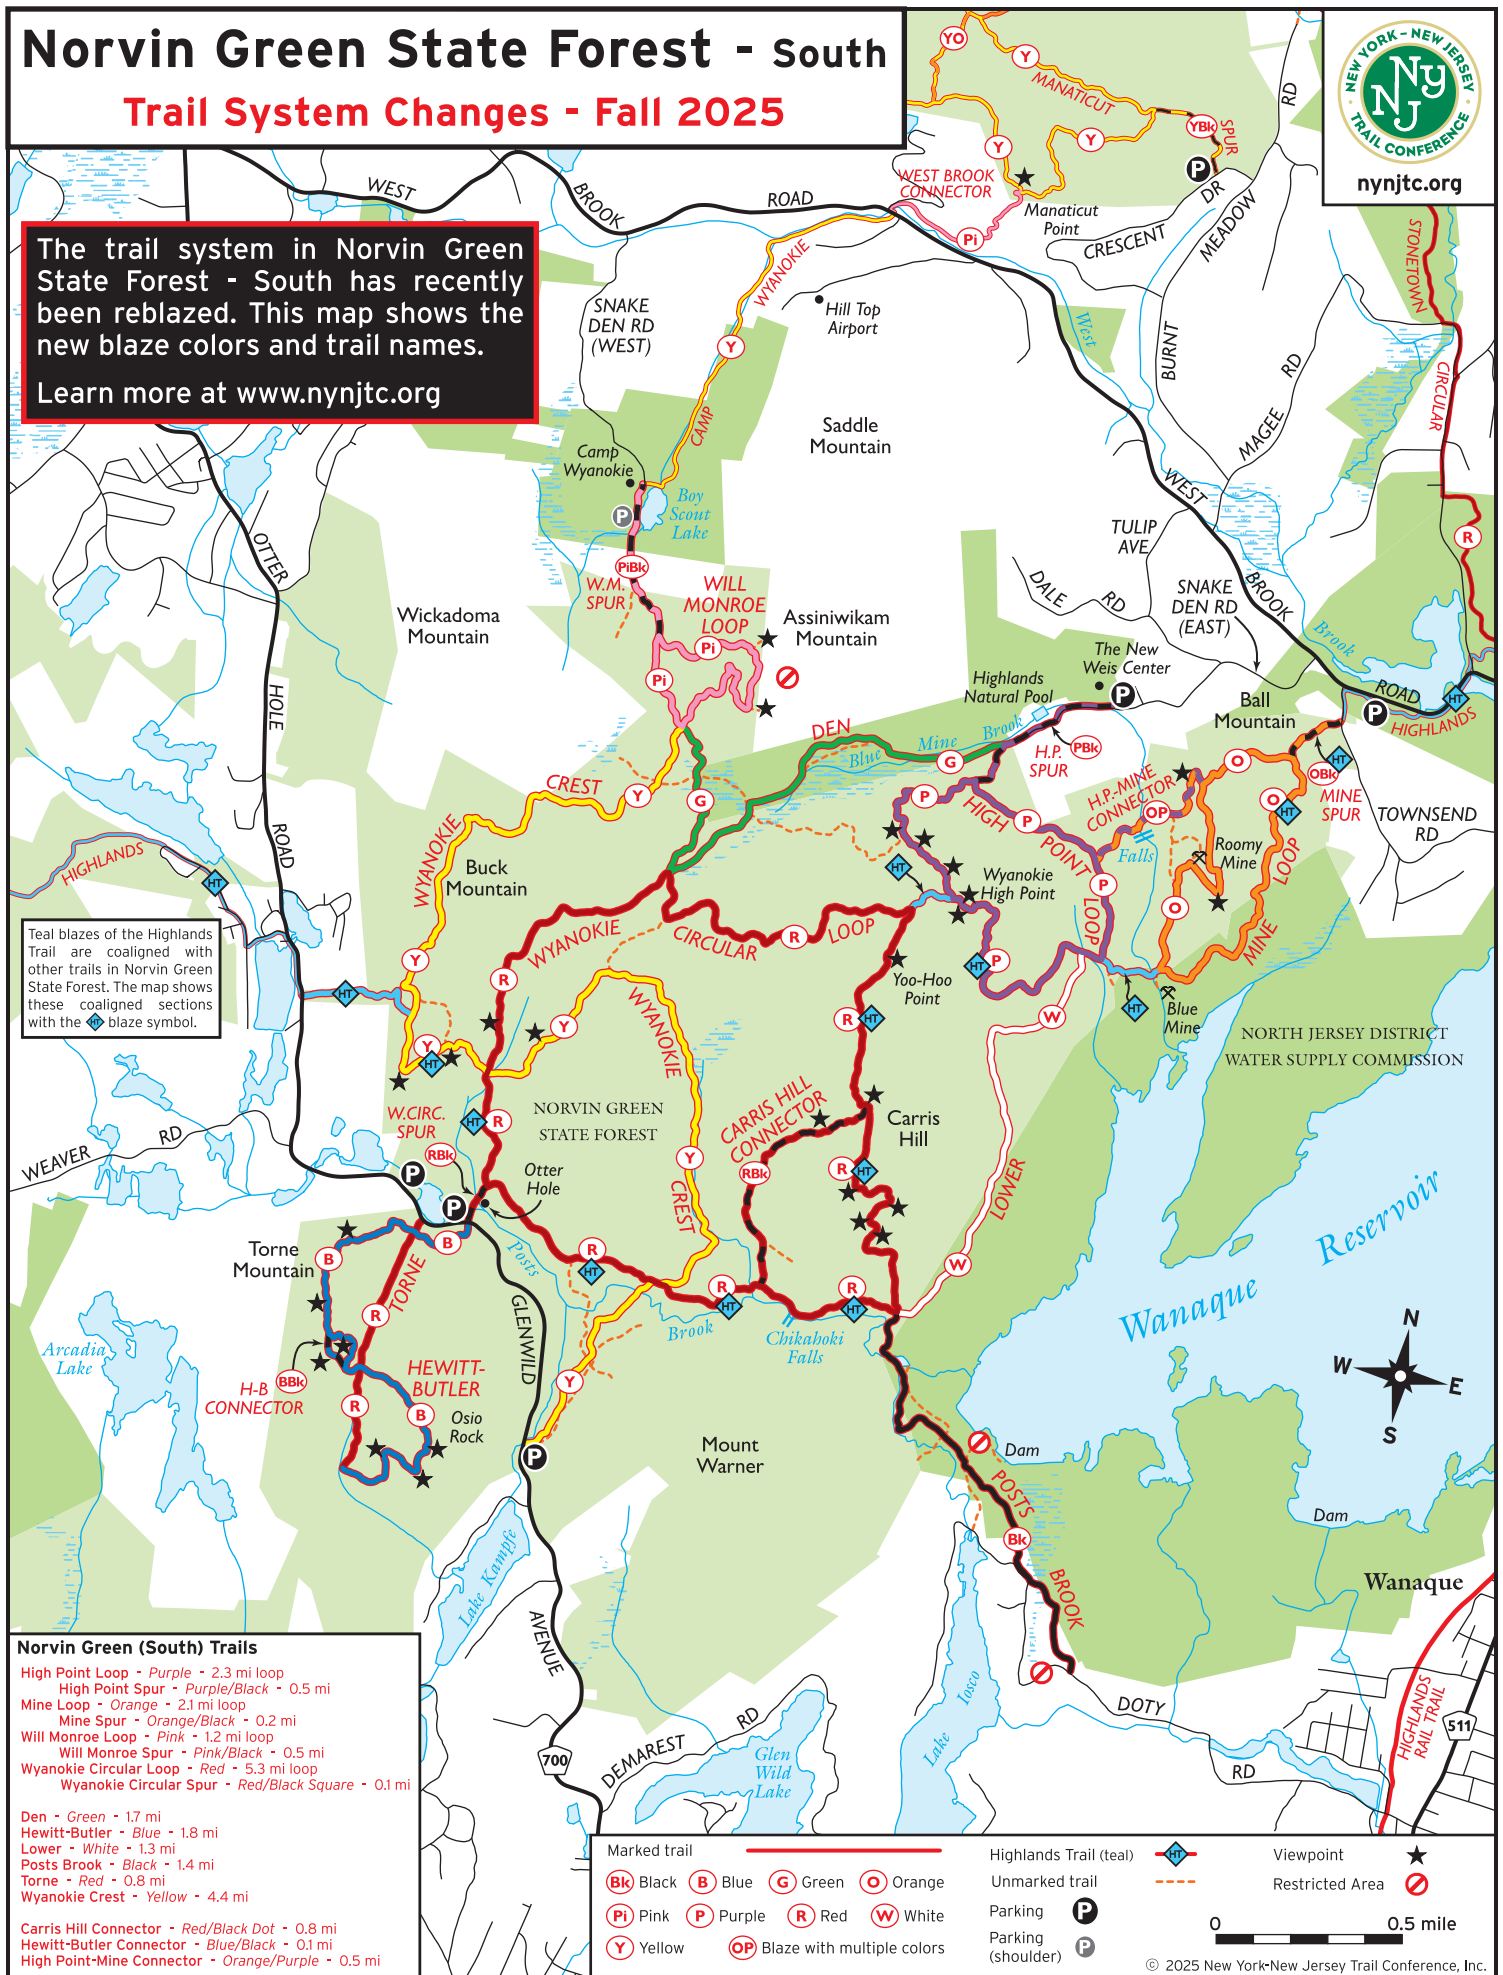

Norvin Green State Forest - south

Trail System Changes - Fall 2025

The trail system in Norvin Green State Forest - South has recently been reblazed. This map shows the new blaze colors and trail names. Learn more at www.nynjtc.org

Teal blazes of the Highlands Trail are coaligned with other trails in Norvin Green State Forest. The map shows these coaligned sections with the blaze symbol.

- Norvin Green (South) Trails**
- High Point Loop - Purple - 2.3 mi loop
 - High Point Spur - Purple/Black - 0.5 mi
 - Mine Loop - Orange - 2.1 mi loop
 - Mine Spur - Orange/Black - 0.2 mi
 - Will Monroe Loop - Pink - 1.2 mi loop
 - Will Monroe Spur - Pink/Black - 0.5 mi
 - Wyanokie Circular Loop - Red - 5.3 mi loop
 - Wyanokie Circular Spur - Red/Black Square - 0.1 mi
 - Den - Green - 1.7 mi
 - Hewitt-Butler - Blue - 1.8 mi
 - Lower - White - 1.3 mi
 - Posts Brook - Black - 1.4 mi
 - Torne - Red - 0.8 mi
 - Wyanokie Crest - Yellow - 4.4 mi
 - Carris Hill Connector - Red/Black Dot - 0.8 mi
 - Hewitt-Butler Connector - Blue/Black - 0.1 mi
 - High Point-Mine Connector - Orange/Purple - 0.5 mi

Marked trail		Highlands Trail (teal)		Viewpoint	
Black	Blue	Green	Orange	Unmarked trail	
Pink	Purple	Red	White	Parking	
Yellow	Blaze with multiple colors			Parking (shoulder)	
				Restricted Area	

0 0.5 mile